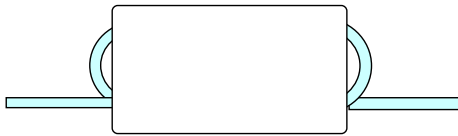

# MEC

MINGSTAR ELECTRONIC CORP.

Wide Band Choke

1.5Ts

2.5Ts

3Ts

## R6H系列

ITEM	TURNS	TYPICAL IMPEDANCE(OHM) 100MHz(min)
WBR6HN	1.5	300
	1.5*2	300
	2	380
	2.5	550
	3	800